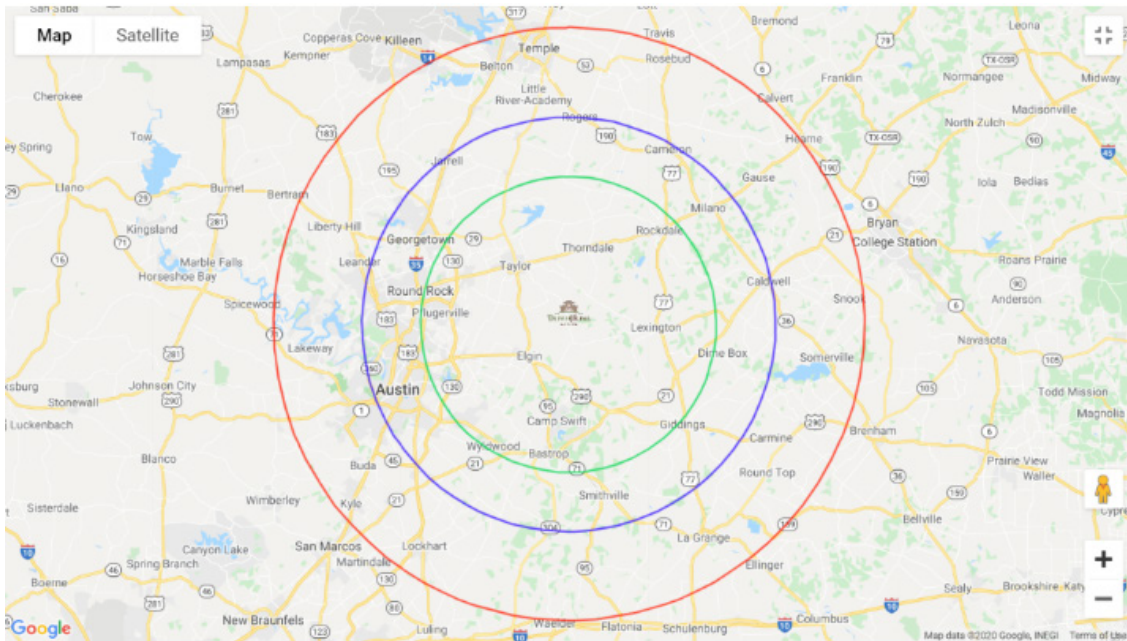

(Please note that all zones are measured "as the crow flies," or in a straight-line distance, not driving distance.)

Delivery dates are Nov 16 - Dec 23, Mon - Sat 9am - 4pm (excluding Nov 26 - Nov 29 and Dec 12 & 19)

Retail Orders (1 - 49 plants) are eligible for delivery only in the Green Zone and will be subject to a flat $3 charge.

Bulk Orders (50+ plants) are eligible for delivery across all three zones. Pricing is as follows:

Green Zone: 25-mile radius of DHR

Blue Zone: 35-mile radius of DHR

Red Zone: 50-mile radius of DHR

- Flat $3 delivery charge -

- 5% of total order -

- 10% of total order -

Wondering where your address falls in our delivery zones? Click [this link](#) or visit bit.ly/DHRdelivery to open an online version of the map above. You can zoom into your exact location or follow the steps below to have the software find your address on the map.

1. Type your street address, city, state and zip into the address bar
2. Change the radius to 1.0 miles
3. Click the "New Circle" button to pinpoint your address on the map. The centerpoint of your newly created circle will determine which zone you fall into.

Outside of our delivery zones? Please email us at LauraZ@downhomeranch.org with any special considerations.

LEARN. VISIT. GET INVOLVED.

www.DownHomeRanch.org • 20250 FM 619 Elgin, TX 78621 • 512-856-0128